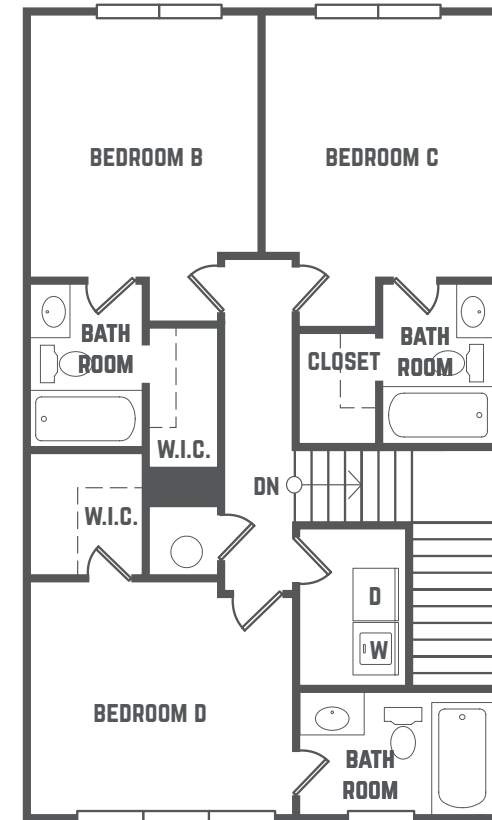

The  
**STATION**  
 -STATE COLLEGE-

**WOODBURY  
 TOWNHOME**

4 BEDROOM / 4 BATH  
 TOTAL SQ FT: 1,694

814.325.9430 / THESTATIONSTATECOLLEGE.COM / THE STATION STATE COLLEGE / 137 E BEAVER AVE / STATE COLLEGE, PA 16801

\*Amenities & materials subject to change. Floorplans & units subject to change. Floorplans & elevations ©2008 Garrell Associates Inc. Photography is representational. Pricing, amenities and availability subject to change without notice. Information is believed to be accurate but is not warranted. Speak with a leasing agent for additional details.