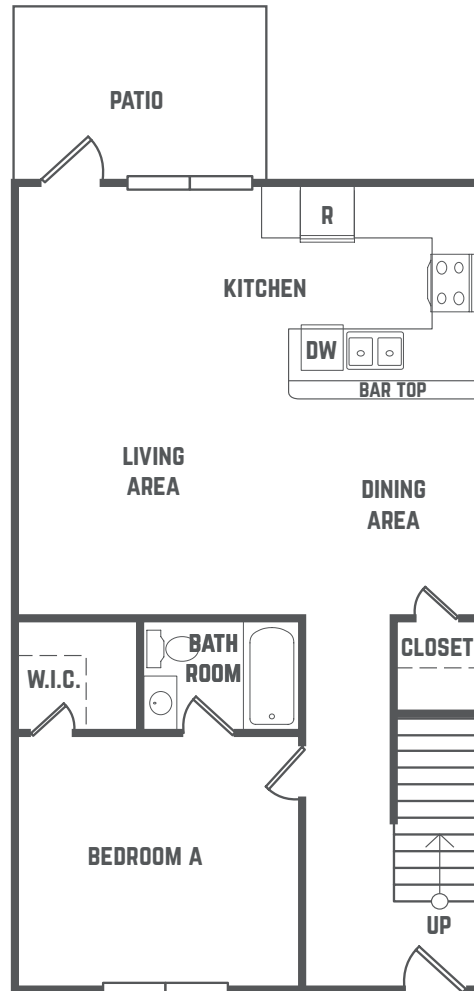

The  
**STATION**  
 -STATE COLLEGE-

**WOODBURY  
 TOWNHOME**

4 BEDROOM / 4 BATH  
 TOTAL SQ FT: 1,694

814.325.9430 / THESTATIONSTATECOLLEGE.COM / THE STATION STATE COLLEGE / 137 E BEAVER AVE / STATE COLLEGE, PA 16801

\*Amenities & materials subject to change. Floorplans & units subject to change. Floorplans & elevations ©2008 Garrell Associates Inc. Photography is representational. Pricing, amenities and availability subject to change without notice. Information is believed to be accurate but is not warranted. Speak with a leasing agent for additional details.