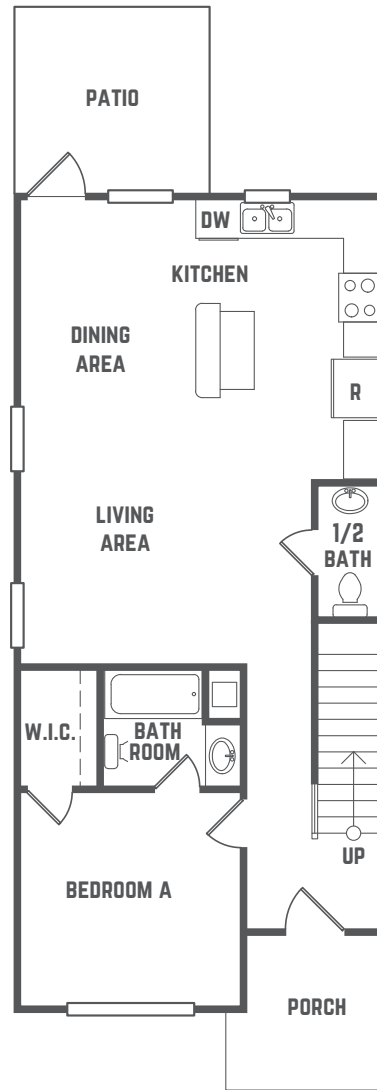

The  
**STATION**  
 -STATE COLLEGE-

**TALMADGE**

5 BEDROOM / 5.5 BATH COTTAGE  
 TOTAL SQ FT: 2,141

814.325.9430 / [THESTATIONSTATECOLLEGE.COM](http://THESTATIONSTATECOLLEGE.COM) / THE STATION STATE COLLEGE / 137 E BEAVER AVE / STATE COLLEGE, PA 16801

\*Amenities & materials subject to change. Floorplans & units subject to change. Floorplans & elevations ©2008 Garrell Associates Inc. Photography is representational. Pricing, amenities and availability subject to change without notice. Information is believed to be accurate but is not warranted. Speak with a leasing agent for additional details.