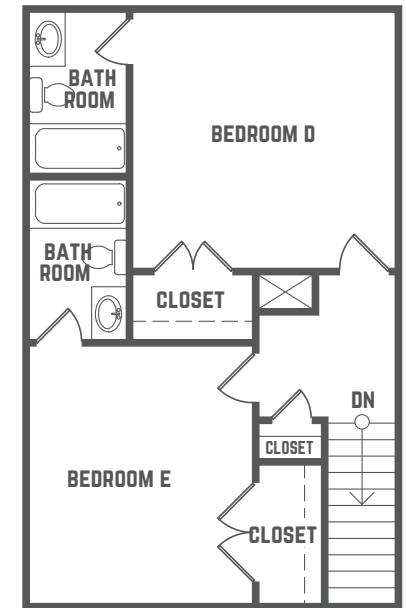

The  
**STATION**  
 -STATE COLLEGE-

**TALMADGE**

5 BEDROOM / 5.5 BATH COTTAGE  
 TOTAL SQ FT: 2,141

814.325.9430 / [THESTATIONSTATECOLLEGE.COM](http://THESTATIONSTATECOLLEGE.COM) / THE STATION STATE COLLEGE / 137 E BEAVER AVE / STATE COLLEGE, PA 16801