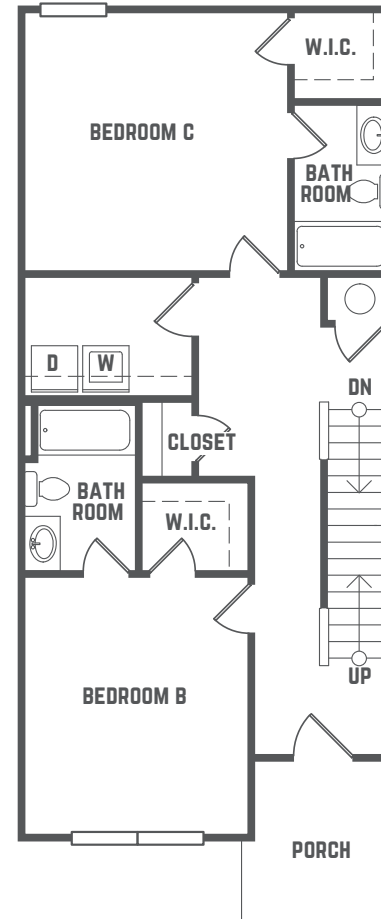

The  
**STATION**  
 -STATE COLLEGE-

**TALMADGE**

5 BEDROOM / 5.5 BATH COTTAGE  
 TOTAL SQ FT: 2,141

814.325.9430 / [THESTATIONSTATECOLLEGE.COM](http://THESTATIONSTATECOLLEGE.COM) / THE STATION STATE COLLEGE / 137 E BEAVER AVE / STATE COLLEGE, PA 16801

\*Amenities & materials subject to change. Floorplans & units subject to change. Floorplans & elevations ©2008 Garrell Associates Inc. Photography is representational. Pricing, amenities and availability subject to change without notice. Information is believed to be accurate but is not warranted. Speak with a leasing agent for additional details.