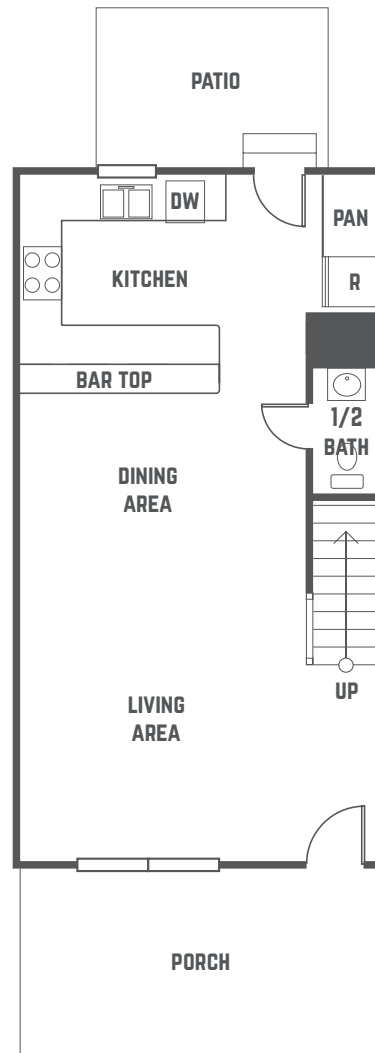

The
STATION
 -STATE COLLEGE-

STAFFORD

4 BEDROOM / 4.5 BATH COTTAGE
 TOTAL SQ FT: 2,034

814.325.9430 / THESTATIONSTATECOLLEGE.COM / THE STATION STATE COLLEGE / 137 E BEAVER AVE / STATE COLLEGE, PA 16801

*Amenities & materials subject to change. Floorplans & units subject to change. Floorplans & elevations ©2008 Garrell Associates Inc. Photography is representational. Pricing, amenities and availability subject to change without notice. Information is believed to be accurate but is not warranted. Speak with a leasing agent for additional details.