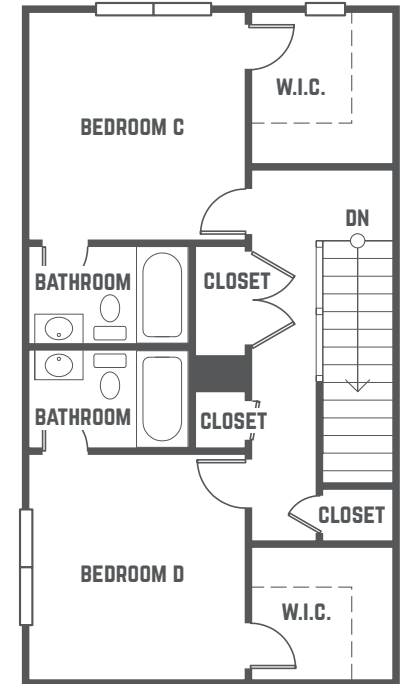

The
STATION
 -STATE COLLEGE-

STAFFORD

4 BEDROOM / 4.5 BATH COTTAGE
 TOTAL SQ FT: 2,034

814.325.9430 / THESTATIONSTATECOLLEGE.COM / THE STATION STATE COLLEGE / 137 E BEAVER AVE / STATE COLLEGE, PA 16801

*Amenities & materials subject to change. Floorplans & units subject to change. Floorplans & elevations ©2008 Garrell Associates Inc. Photography is representational. Pricing, amenities and availability subject to change without notice. Information is believed to be accurate but is not warranted. Speak with a leasing agent for additional details.