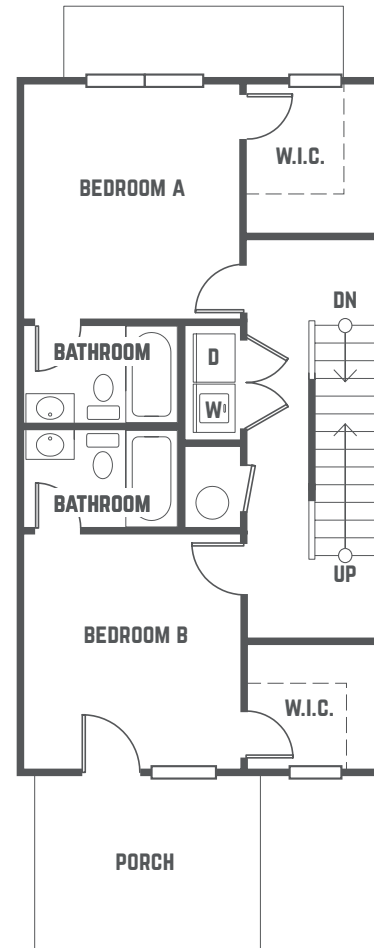

The
STATION
 -STATE COLLEGE-

STAFFORD

4 BEDROOM / 4.5 BATH COTTAGE
 TOTAL SQ FT: 2,034

814.325.9430 / THESTATIONSTATECOLLEGE.COM / THE STATION STATE COLLEGE / 137 E BEAVER AVE / STATE COLLEGE, PA 16801

*Amenities & materials subject to change. Floorplans & units subject to change. Floorplans & elevations ©2008 Garrell Associates Inc. Photography is representational. Pricing, amenities and availability subject to change without notice. Information is believed to be accurate but is not warranted. Speak with a leasing agent for additional details.