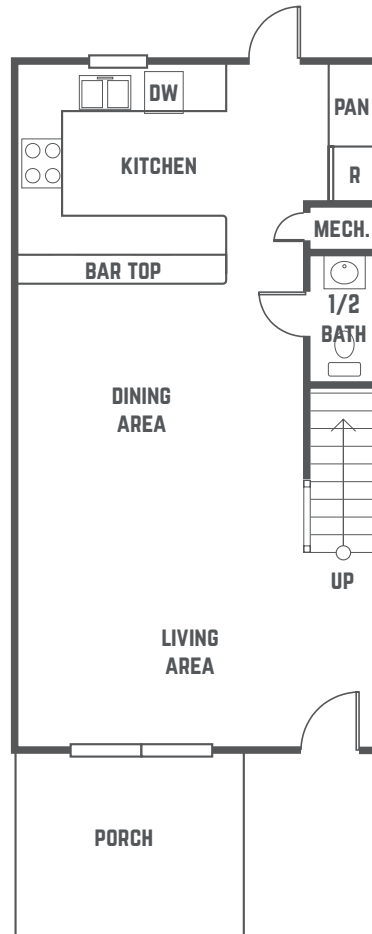

The
STATION
 -STATE COLLEGE-

MILLEGE B

4 BEDROOM / 4.5 BATH COTTAGE
 TOTAL SQ FT: 2,034

KEY

814.325.9430 / THESTATIONSTATECOLLEGE.COM / THE STATION STATE COLLEGE / 137 E BEAVER AVE / STATE COLLEGE, PA 16801

*Amenities & materials subject to change. Floorplans & units subject to change. Floorplans & elevations ©2008 Garrell Associates Inc. Photography is representational. Pricing, amenities and availability subject to change without notice. Information is believed to be accurate but is not warranted. Speak with a leasing agent for additional details.