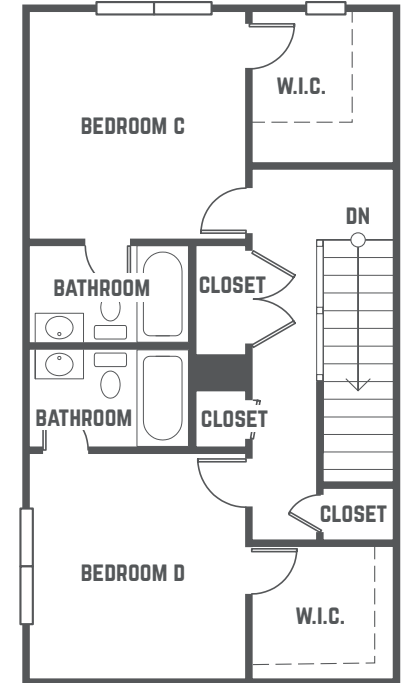

The
STATION
 -STATE COLLEGE-

MILLEGE B

4 BEDROOM / 4.5 BATH COTTAGE
 TOTAL SQ FT: 2,034

KEY

814.325.9430 / THESTATIONSTATECOLLEGE.COM / THE STATION STATE COLLEGE / 137 E BEAVER AVE / STATE COLLEGE, PA 16801

*Amenities & materials subject to change. Floorplans & units subject to change. Floorplans & elevations ©2008 Garrell Associates Inc. Photography is representational. Pricing, amenities and availability subject to change without notice. Information is believed to be accurate but is not warranted. Speak with a leasing agent for additional details.