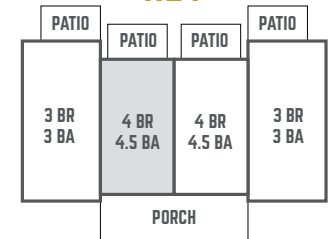

The
STATION
 -STATE COLLEGE-

MILLEGE B

4 BEDROOM / 4.5 BATH COTTAGE
 TOTAL SQ FT: 2,034

KEY

814.325.9430 / THESTATIONSTATECOLLEGE.COM / THE STATION STATE COLLEGE / 137 E BEAVER AVE / STATE COLLEGE, PA 16801