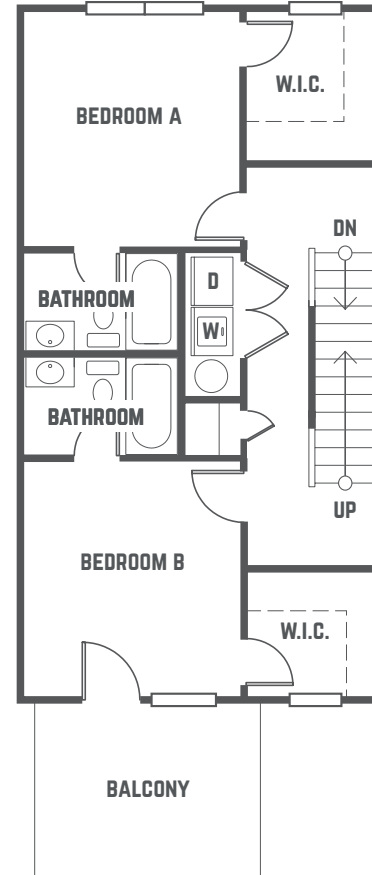

The
STATION
 -STATE COLLEGE-

MILLEGE B

4 BEDROOM / 4.5 BATH COTTAGE
 TOTAL SQ FT: 2,034

KEY

814.325.9430 / THESTATIONSTATECOLLEGE.COM / THE STATION STATE COLLEGE / 137 E BEAVER AVE / STATE COLLEGE, PA 16801

*Amenities & materials subject to change. Floorplans & units subject to change. Floorplans & elevations ©2008 Garrell Associates Inc. Photography is representational. Pricing, amenities and availability subject to change without notice. Information is believed to be accurate but is not warranted. Speak with a leasing agent for additional details.