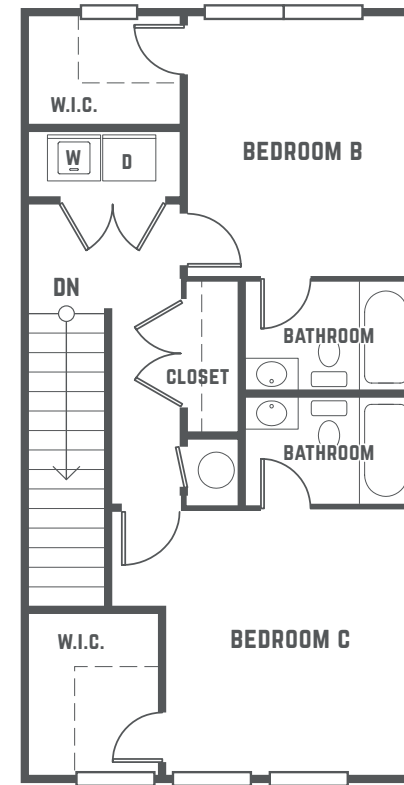

The
STATION
 -STATE COLLEGE-

MILLEDGE A

3 BEDROOM / 3 BATH COTTAGE
 TOTAL SQ FT: 1,349

814.325.9430 / THESTATIONSTATECOLLEGE.COM / THE STATION STATE COLLEGE / 137 E BEAVER AVE / STATE COLLEGE, PA 16801

*Amenities & materials subject to change. Floorplans & units subject to change. Floorplans & elevations ©2008 Garrell Associates Inc. Photography is representational. Pricing, amenities and availability subject to change without notice. Information is believed to be accurate but is not warranted. Speak with a leasing agent for additional details.