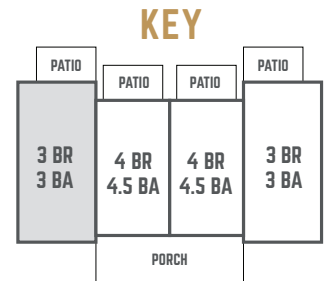

The
STATION
 -STATE COLLEGE-

MILLEDGE A

3 BEDROOM / 3 BATH COTTAGE
 TOTAL SQ FT: 1,349

814.325.9430 / THESTATIONSTATECOLLEGE.COM / THE STATION STATE COLLEGE / 137 E BEAVER AVE / STATE COLLEGE, PA 16801

*Amenities & materials subject to change. Floorplans & units subject to change. Floorplans & elevations ©2008 Garrell Associates Inc. Photography is representational. Pricing, amenities and availability subject to change without notice. Information is believed to be accurate but is not warranted. Speak with a leasing agent for additional details.