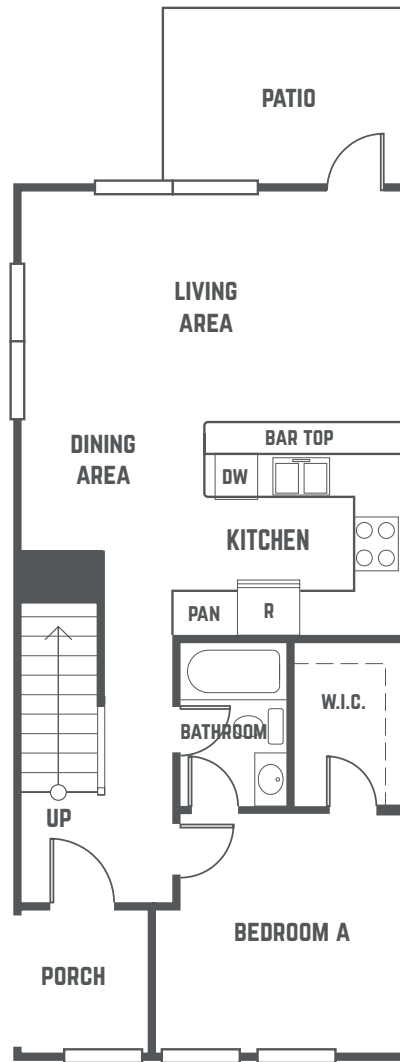

The
STATION
 -STATE COLLEGE-

MILLEDGE A

3 BEDROOM / 3 BATH COTTAGE
 TOTAL SQ FT: 1,349

814.325.9430 / THESTATIONSTATECOLLEGE.COM / THE STATION STATE COLLEGE / 137 E BEAVER AVE / STATE COLLEGE, PA 16801

*Amenities & materials subject to change. Floorplans & units subject to change. Floorplans & elevations ©2008 Garrell Associates Inc. Photography is representational. Pricing, amenities and availability subject to change without notice. Information is believed to be accurate but is not warranted. Speak with a leasing agent for additional details.