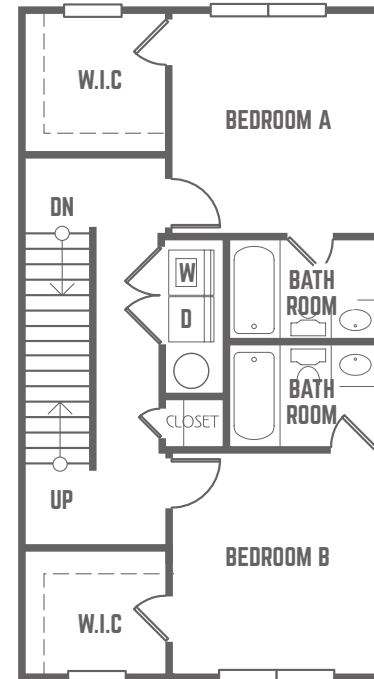

The
STATION
 -STATE COLLEGE-

CLOVERHURST

4 BEDROOM / 4.5 BATH COTTAGE
 TOTAL SQ FT: 1,953

*Please note: Bedroom B and D in the end units of the Cloverhurst are slightly larger.
 Please see a leasing agent for more information.