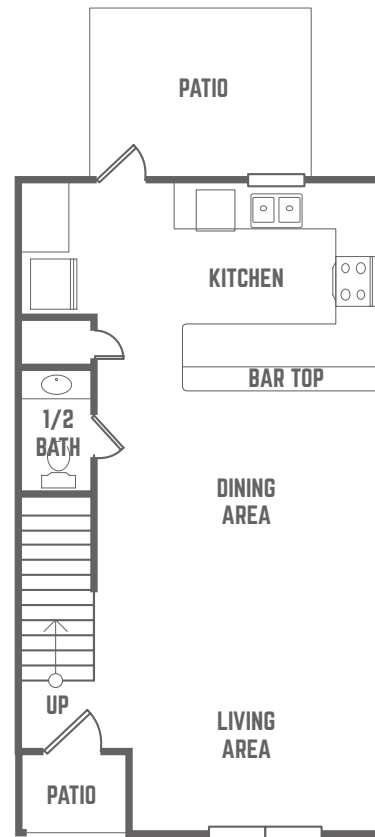

The
STATION
 -STATE COLLEGE-

CLOVERHURST

4 BEDROOM / 4.5 BATH COTTAGE
 TOTAL SQ FT: 1,953

*Please note: Bedroom B and D in the end units of the Cloverhurst are slightly larger.
 Please see a leasing agent for more information.