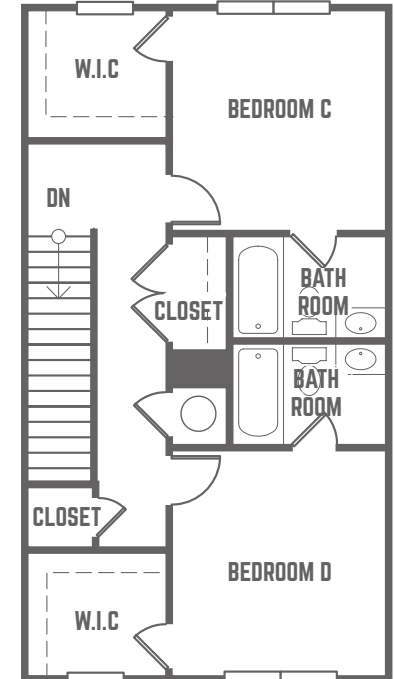

The
STATION
 -STATE COLLEGE-

CLOVERHURST

4 BEDROOM / 4.5 BATH COTTAGE
 TOTAL SQ FT: 1,953

*Please note: Bedroom B and D in the end units of the Cloverhurst are slightly larger.
 Please see a leasing agent for more information.