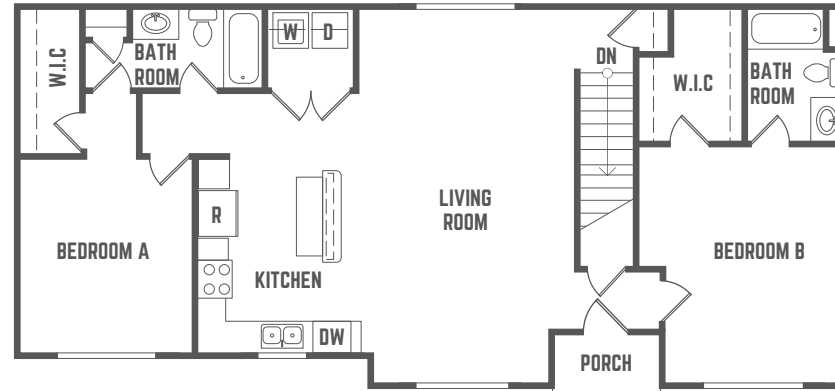

The
STATION
-STATE COLLEGE-

CARRIAGE B

2 BEDROOM / 2 BATH COTTAGE
TOTAL SQ FT: 1,315

814.325.9430 / THESTATIONSTATECOLLEGE.COM / THE STATION STATE COLLEGE / 137 E BEAVER AVE / STATE COLLEGE, PA 16801

*Amenities & materials subject to change. Floorplans & units subject to change. Floorplans & elevations ©2008 Garrell Associates Inc. Photography is representational. Pricing, amenities and availability subject to change without notice. Information is believed to be accurate but is not warranted. Speak with a leasing agent for additional details.