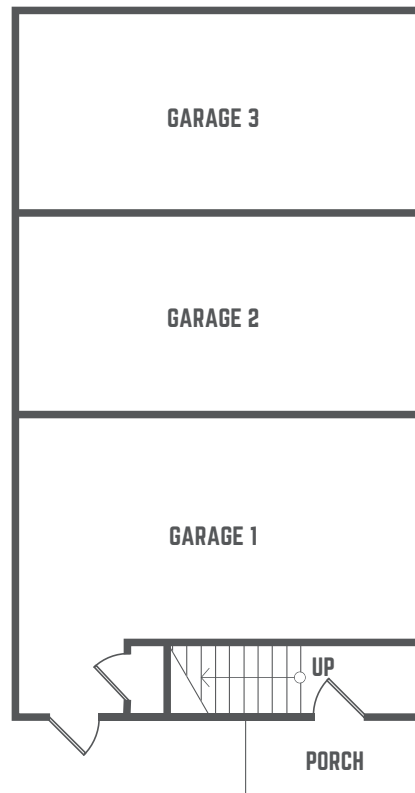

The
STATION
-STATE COLLEGE-

CARRIAGE A

1 BEDROOM / 1 BATH COTTAGE
TOTAL SQ FT: 1,039

814.325.9430 / THESTATIONSTATECOLLEGE.COM / THE STATION STATE COLLEGE / 137 E BEAVER AVE / STATE COLLEGE, PA 16801

*Amenities & materials subject to change. Floorplans & units subject to change. Floorplans & elevations ©2008 Garrell Associates Inc. Photography is representational. Pricing, amenities and availability subject to change without notice. Information is believed to be accurate but is not warranted. Speak with a leasing agent for additional details.