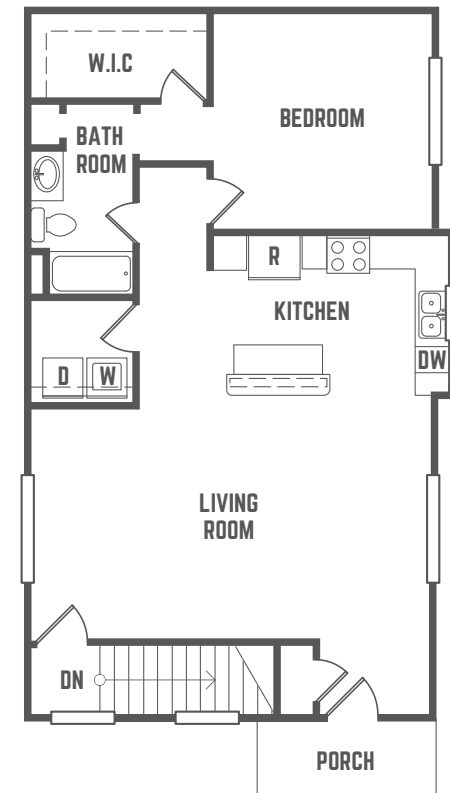

The
STATION
-STATE COLLEGE-

CARRIAGE A

1 BEDROOM / 1 BATH COTTAGE
TOTAL SQ FT: 1,039

814.325.9430 / THESTATIONSTATECOLLEGE.COM / THE STATION STATE COLLEGE / 137 E BEAVER AVE / STATE COLLEGE, PA 16801

*Amenities & materials subject to change. Floorplans & units subject to change. Floorplans & elevations ©2008 Garrell Associates Inc. Photography is representational. Pricing, amenities and availability subject to change without notice. Information is believed to be accurate but is not warranted. Speak with a leasing agent for additional details.