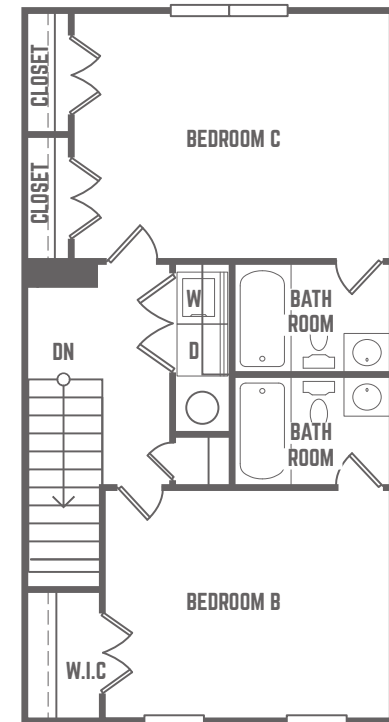

The  
**STATION**  
-STATE COLLEGE-

# BIRCHMORE B

3 BEDROOM / 3 BATH COTTAGE  
TOTAL SQ FT: 1,399

814.325.9430 / [THESTATIONSTATECOLLEGE.COM](http://THESTATIONSTATECOLLEGE.COM) / THE STATION STATE COLLEGE / 137 E BEAVER AVE / STATE COLLEGE, PA 16801