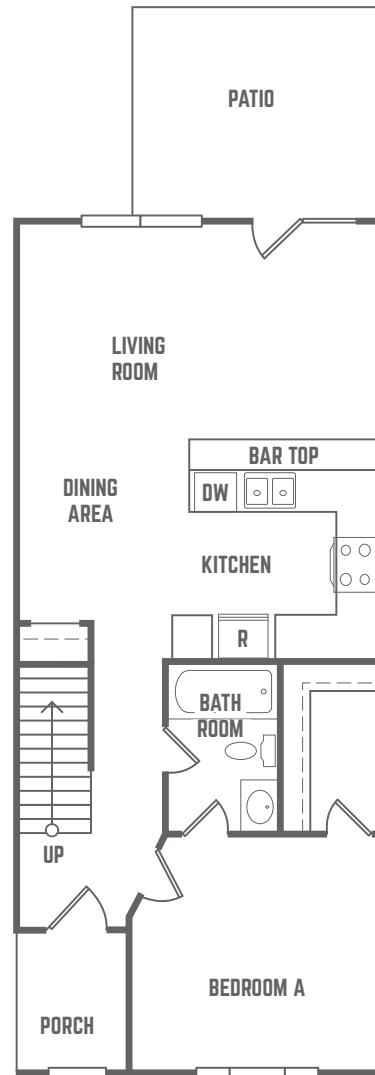

The  
**STATION**  
-STATE COLLEGE-

# BIRCHMORE B

3 BEDROOM / 3 BATH COTTAGE  
TOTAL SQ FT: 1,399

814.325.9430 / [THESTATIONSTATECOLLEGE.COM](http://THESTATIONSTATECOLLEGE.COM) / THE STATION STATE COLLEGE / 137 E BEAVER AVE / STATE COLLEGE, PA 16801