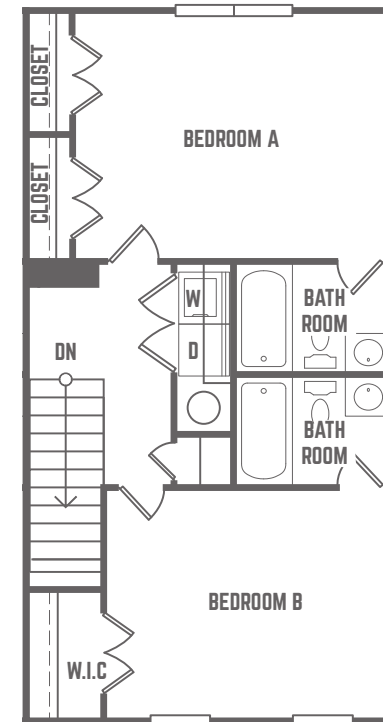

The
STATION
-STATE COLLEGE-

BIRCHMORE A
2 BEDROOM / 2.5 BATH COTTAGE
TOTAL SQ FT: 1,272

814.325.9430 / THESTATIONSTATECOLLEGE.COM / THE STATION STATE COLLEGE / 137 E BEAVER AVE / STATE COLLEGE, PA 16801

*Amenities & materials subject to change. Floorplans & units subject to change. Floorplans & elevations ©2008 Garrell Associates Inc. Photography is representational. Pricing, amenities and availability subject to change without notice. Information is believed to be accurate but is not warranted. Speak with a leasing agent for additional details.