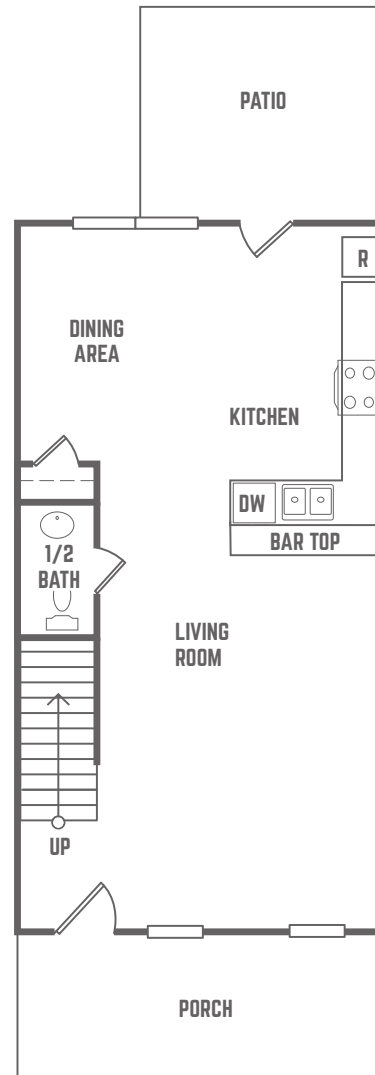

The
STATION
-STATE COLLEGE-

BIRCHMORE A
2 BEDROOM / 2.5 BATH COTTAGE
TOTAL SQ FT: 1,272

814.325.9430 / THESTATIONSTATECOLLEGE.COM / THE STATION STATE COLLEGE / 137 E BEAVER AVE / STATE COLLEGE, PA 16801

*Amenities & materials subject to change. Floorplans & units subject to change. Floorplans & elevations ©2008 Garrell Associates Inc. Photography is representational. Pricing, amenities and availability subject to change without notice. Information is believed to be accurate but is not warranted. Speak with a leasing agent for additional details.